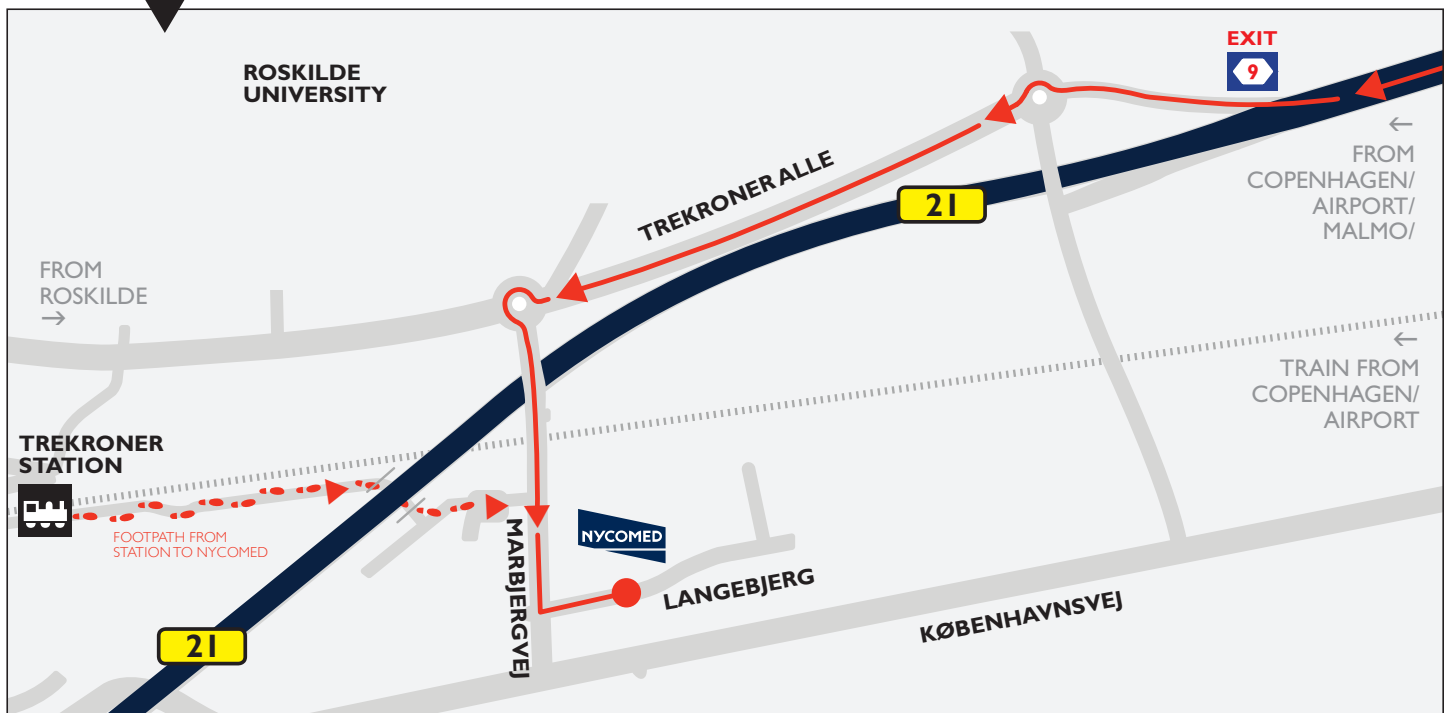

DIRECTIONS TO THE NYCOMED HEAD OFFICE

From Copenhagen Airport:

- 30 mins by car/taxi
- 1 hour by train incl. change in Copenhagen central station (+15 min walk from Trekroner station)

From central Copenhagen:

- 30 mins by car/taxi
- 30 mins by train from Copenhagen central station (+15 min walk from Trekroner station)

Nycomed

Langebjerg I
4000 Roskilde
Denmark
T +45 46 77 11 11