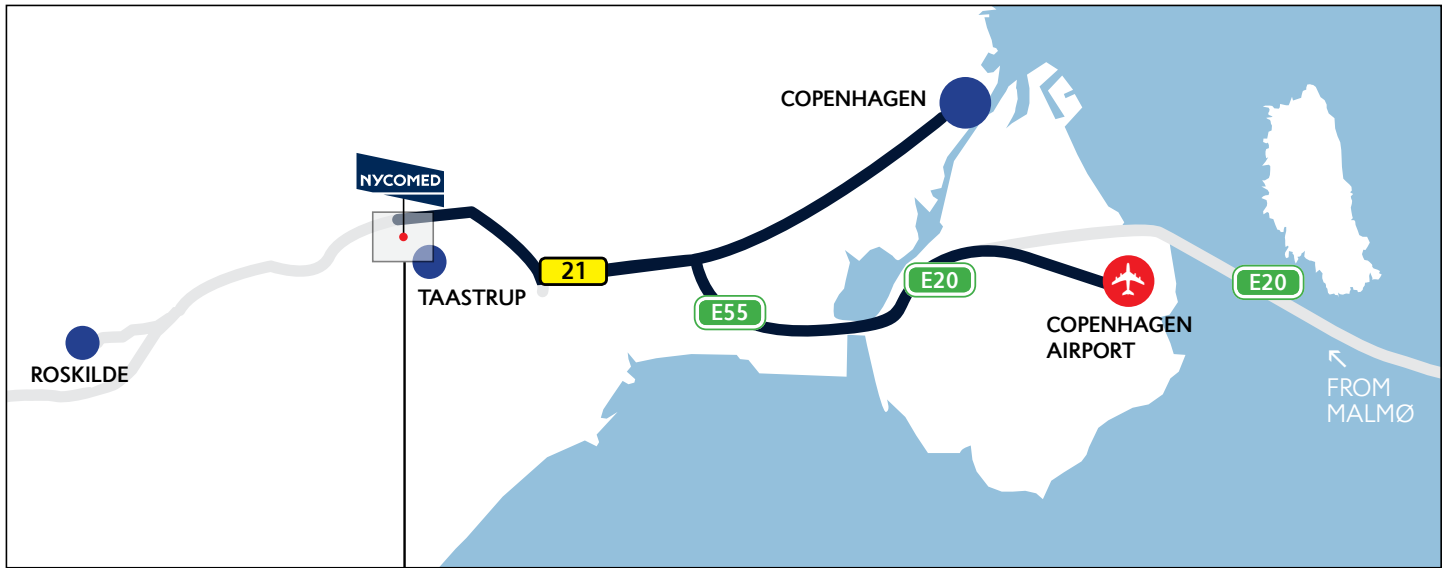

DIRECTIONS TO THE NYCOMED TAASTRUP OFFICE

From Copenhagen Airport:

- 25 mins by car/taxi
- 45 mins by train incl. change in Copenhagen central station (+ 25 min walk from Taastrup station)

From central Copenhagen:

- 25 mins by car/taxi
- 30 mins by train from Copenhagen central station (+25 min walk from Taastrup station)

Nycomed Taastrup
 Dybendals Allé 10
 2630 Taastrup
 Denmark
 T +45 46 77 11 11